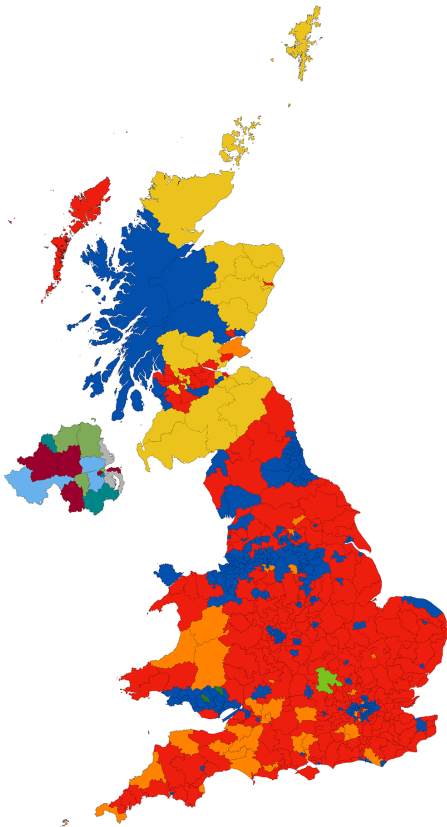

Download from
Dreamstime.com

This watermarked comp image is for previewing purposes only.

ID 2468711

© Milan Surkala | Dreamstime.com

[Vladmodels Y118 Alina Custom Sets Mega](#)

Views of the 2017 UK General Election

A cartographic look at the second placed party in each constituency

WORLD MAPPER
 Maps by Benjamin Hennig
 www.viewsoftheworld.net

Cartographic analysis created for <http://www.electionanalysisuk.com> & <http://http://geographical.co.uk>

- Second placed (vote share)**
- Conservative (42.4%)
 - Labour (40.0%)
 - Liberal Democrat (7.4%)
 - Scottish National Party (3.0%)
 - Green (1.6%)
 - Democratic Unionist Party (0.9%)
 - Sinn Fein (0.7%)
 - Independent/Others (0.6%)
 - Plaid Cymru (0.5%)
 - Social Democratic & Labour Party (0.3%, not in parliament)
 - Ulster Unionist Party (0.3%, not in parliament)

Geographic view
 Map showing land area

Constituency view
 Map showing seats in parliament

Population view
 Map showing population distribution

[Vladmodels Y118 Alina Custom Sets Mega](#)

Download from
Dreamstime.com